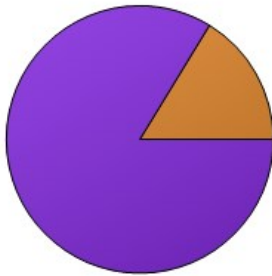

Summary Report

All

August 14, 2014 1:53 PM

Please select your campus from the list.

	Count	Percentage
Select school here:	26	29.55%
Blanton	0	0%
Borman	9	10.23%
Cross Oaks	0	0%
Evers	0	0%
Ginnings	0	0%
Hawk	0	0%
Hodge	0	0%
Houston	0	0%
Lee	0	0%
McNair	9	10.23%
Nelson	6	6.82%
Paloma Creek	0	0%
Pecan Creek	0	0%
Providence	0	0%
EP Rayzor	3	3.41%
Newton Rayzor	21	23.86%
Rivera	0	0%
Savannah	0	0%
Stephens	0	0%
WS Ryan	0	0%
Wilson	14	15.91%
Total	88	100%

1. What grade are you in?

	Count	Percentage
K	20	22.73%
1	42	47.73%
2	26	29.55%
Total	88	100%

2. My EXPO class is as hard as I thought it would be.

	Count	Percentage
Yes	38	43.68%
No	49	56.32%
Total	87	100%

5. How would you rate EXPO?

	Count	Percentage
1 Really bad!	0	0%
2	0	0%
3	0	0%
4	0	0%
5 It was ok.	2	2.27%
6	0	0%
7	4	4.55%
8	6	6.82%
9	12	13.64%
10 Great!	64	72.73%
Total	88	100%

7. Do you understand your EXPO teacher?