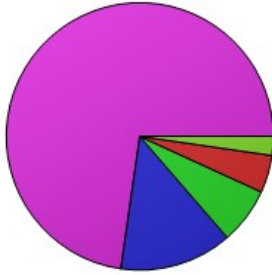

Summary Report

All

August 14, 2014 1:53 PM

Please select your campus from the list.

	Count	Percentage
Select school here:	26	29.55%
Blanton	0	0%
Borman	9	10.23%
Cross Oaks	0	0%
Evers	0	0%
Ginnings	0	0%
Hawk	0	0%
Hodge	0	0%
Houston	0	0%
Lee	0	0%
McNair	9	10.23%
Nelson	6	6.82%
Paloma Creek	0	0%
Pecan Creek	0	0%
Providence	0	0%
EP Rayzor	3	3.41%
Newton Rayzor	21	23.86%
Rivera	0	0%
Savannah	0	0%
Stephens	0	0%
WS Ryan	0	0%
Wilson	14	15.91%
Total	88	100%

1. What grade are you in?

	Count	Percentage
K	20	22.73%
1	42	47.73%
2	26	29.55%
Total	88	100%

2. My EXPO class is as hard as I thought it would be.

	Count	Percentage
Yes	38	43.68%
No	49	56.32%
Total	87	100%

5. How would you rate EXPO?

	Count	Percentage
1 Really bad!	0	0%
2	0	0%
3	0	0%
4	0	0%
5 It was ok.	2	2.27%
6	0	0%
7	4	4.55%
8	6	6.82%
9	12	13.64%
10 Great!	64	72.73%
Total	88	100%

7. Do you understand your EXPO teacher?