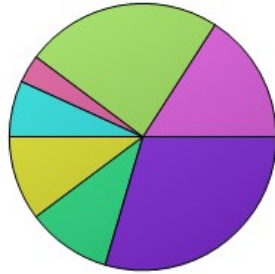

Summary Report

All

August 14, 2014 1:53 PM

Please select your campus from the list.

	Count	Percentage
Select school here:	26	29.55%
Blanton	0	0%
Borman	9	10.23%
Cross Oaks	0	0%
Evers	0	0%
Ginnings	0	0%
Hawk	0	0%
Hodge	0	0%
Houston	0	0%
Lee	0	0%
McNair	9	10.23%
Nelson	6	6.82%
Paloma Creek	0	0%
Pecan Creek	0	0%
Providence	0	0%
EP Rayzor	3	3.41%
Newton Rayzor	21	23.86%
Rivera	0	0%
Savannah	0	0%
Stephens	0	0%
WS Ryan	0	0%
Wilson	14	15.91%
Total	88	100%

1. What grade are you in?

	Count	Percentage
K	20	22.73%
1	42	47.73%
2	26	29.55%
Total	88	100%

2. My EXPO class is as hard as I thought it would be.

	Count	Percentage
Yes	38	43.68%
No	49	56.32%
Total	87	100%