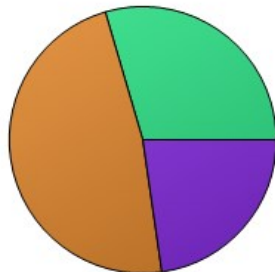

Summary Report

All

August 14, 2014 1:53 PM

Please select your campus from the list.

	Count	Percentage
Select school here:	26	29.55%
Blanton	0	0%
Borman	9	10.23%
Cross Oaks	0	0%
Evers	0	0%
Ginnings	0	0%
Hawk	0	0%
Hodge	0	0%
Houston	0	0%
Lee	0	0%
McNair	9	10.23%
Nelson	6	6.82%
Paloma Creek	0	0%
Pecan Creek	0	0%
Providence	0	0%
EP Rayzor	3	3.41%
Newton Rayzor	21	23.86%
Rivera	0	0%
Savannah	0	0%
Stephens	0	0%
WS Ryan	0	0%
Wilson	14	15.91%
Total	88	100%

1. What grade are you in?

	Count	Percentage
K	20	22.73%
1	42	47.73%
2	26	29.55%
Total	88	100%

2. My EXPO class is as hard as I thought it would be.

	Count	Percentage
Yes	38	43.68%
No	49	56.32%
Total	87	100%